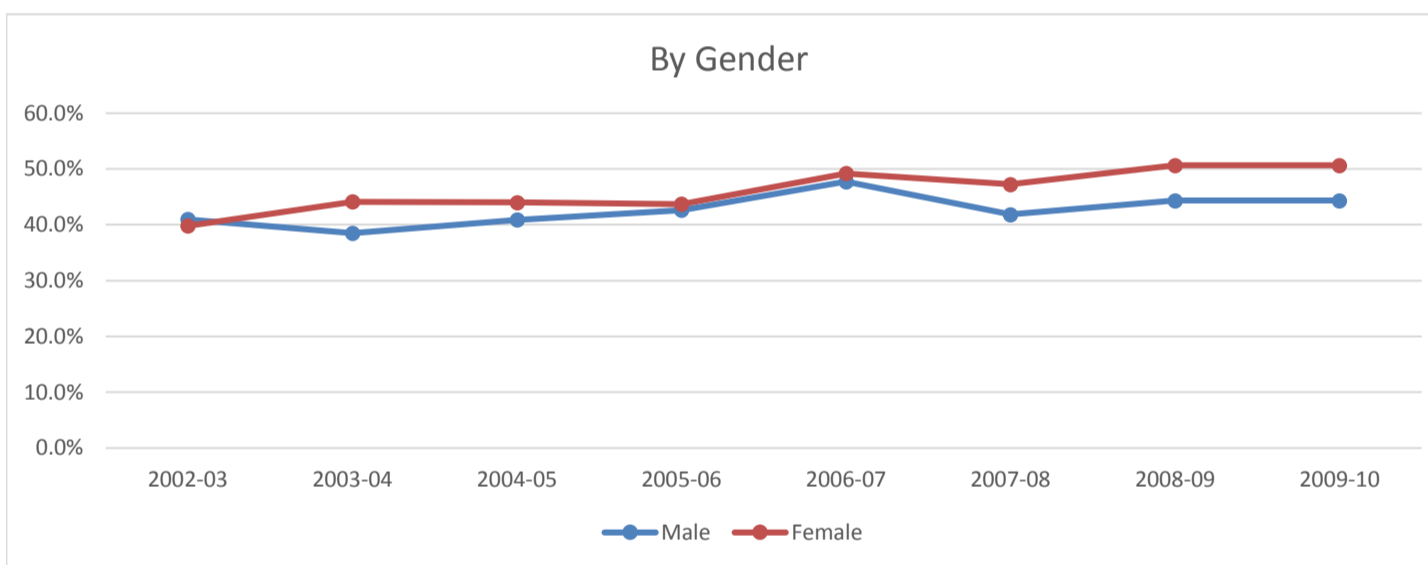

# Oregon TECH

Six Year Graduation Rate, First-Time Full Time Freshmen

March 11, 2016

Six year graduation rate of first-time, full time freshmen. 150% Grad rates look back 6 years; therefore 2009-10 starting cohort is the most current grad rate. Note: Two-year degrees earned in three years or less are counted as completions.

	2002-03	2003-04	2004-05	2005-06	2006-07	2007-08	2008-09	2009-10
Starting Cohort	318	332	301	248	277	268	344	355
Graduated within 6 Years	129	136	127	107	134	119	162	163
6 Year Graduation Rate	40.6%	41.0%	42.2%	43.1%	48.4%	44.4%	47.1%	45.9%