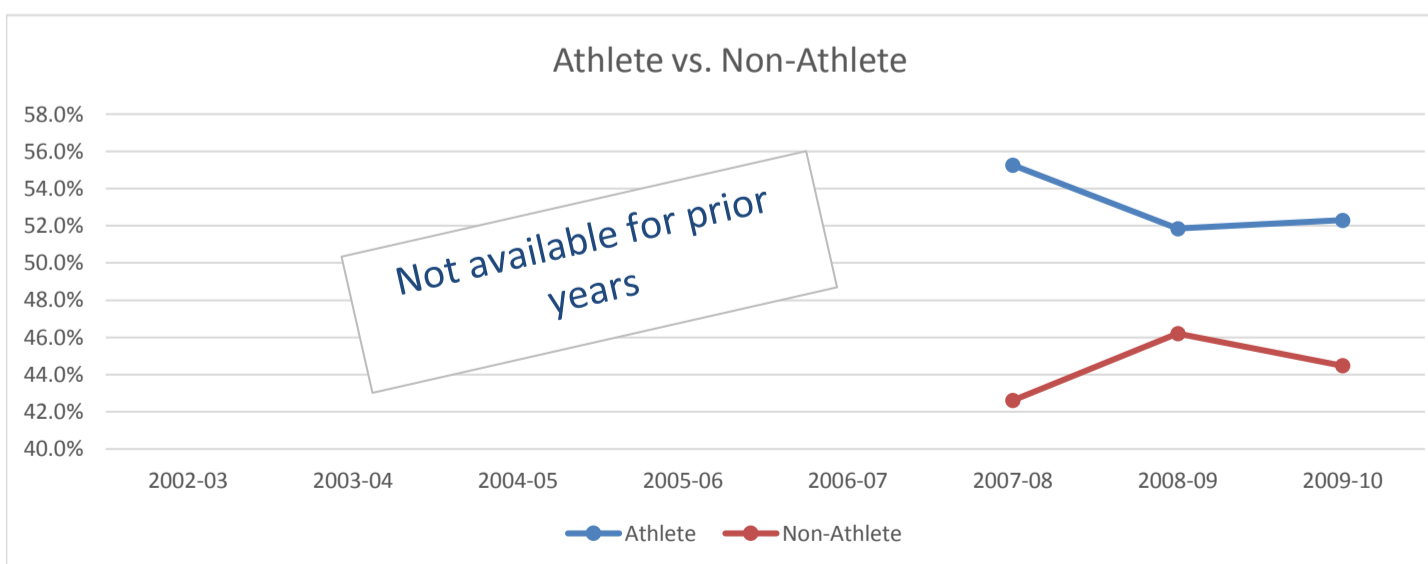

2002-03	2003-04	2004-05	2005-06	2006-07	2007-08	2008-09	2009-10
Athlete						55.3%	51.9%	52.3%
Non-Athlete						42.6%	46.2%	44.5%
Total						44.4%	47.1%	45.9%