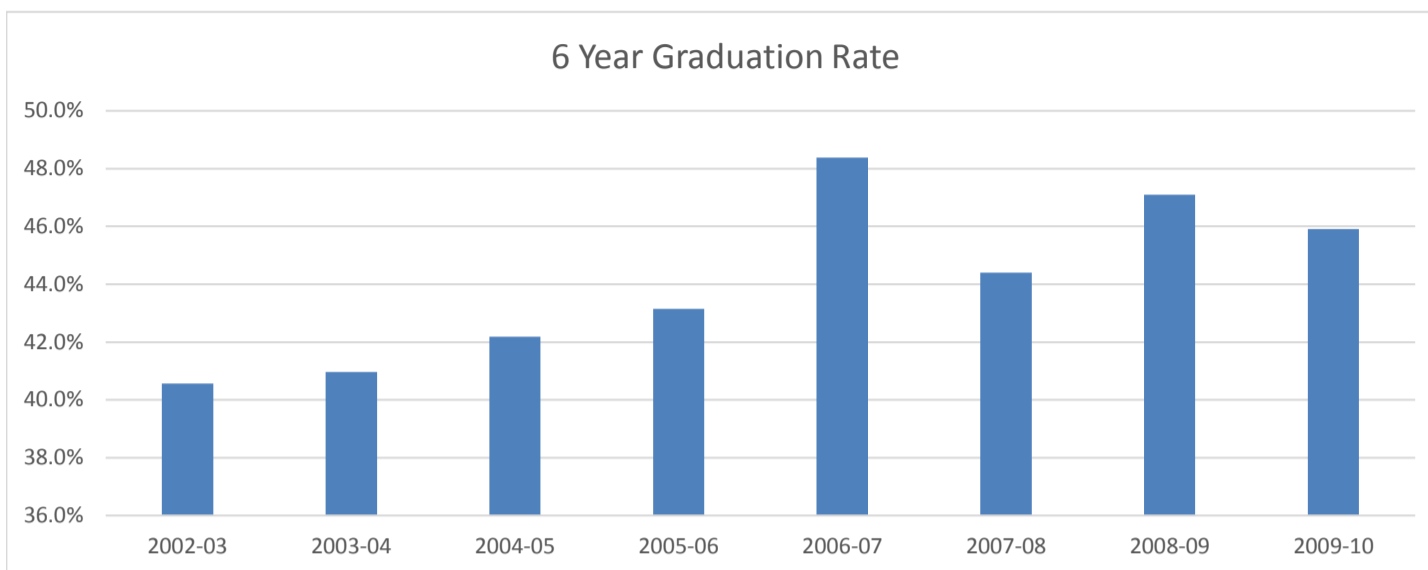

# Oregon TECH

Six Year Graduation Rate, First-Time Full Time Freshmen

March 11, 2016

Six year graduation rate of first-time, full time freshmen. 150% Grad rates look back 6 years; therefore 2009-10 starting cohort is the most current grad rate. Note: Two-year degrees earned in three years or less are counted as completions.

	2002-03	2003-04	2004-05	2005-06	2006-07	2007-08	2008-09	2009-10
Starting Cohort	318	332	301	248	277	268	344	355
Graduated within 6 Years	129	136	127	107	134	119	162	163
6 Year Graduation Rate	40.6%	41.0%	42.2%	43.1%	48.4%	44.4%	47.1%	45.9%

	2002-03	2003-04	2004-05	2005-06	2006-07	2007-08	2008-09	2009-10
Male	41.0%	38.5%	40.9%	42.6%	47.7%	41.8%	44.3%	44.3%
Female	39.8%	44.1%	44.0%	43.7%	49.2%	47.2%	50.7%	50.7%
Total	40.6%	41.0%	42.2%	43.1%	48.4%	44.4%	47.1%	45.9%