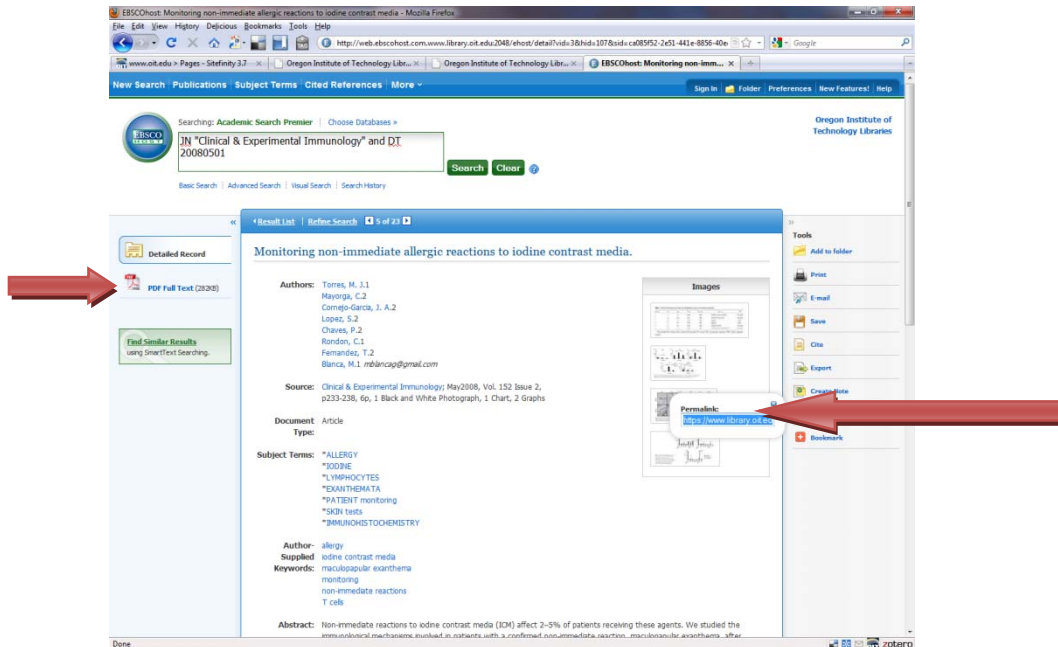

Please Login to Access this Library Resource

Username:
Password:

4. Next you should see a screen that gives you more information on the article, access to a PDF of the article (on the left side of the page) options to print/email/save the article, an option to get a preformatted citation of the article (available in 6 different formats), and a permalink to the article. The permalink will be our direct link. Click on it to bring up a box that you may copy the link from.