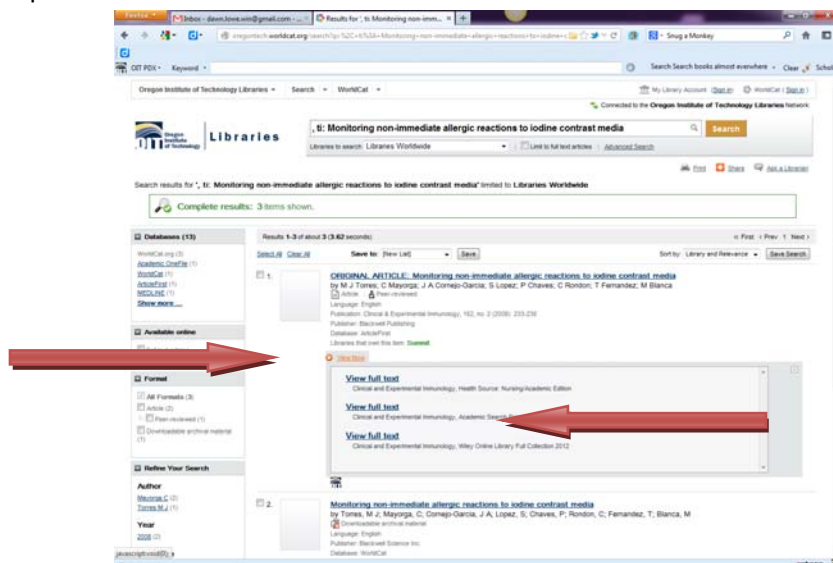

i.

2. When the results come up, click on the under your title. You should see a menu with the full text options. Select one.